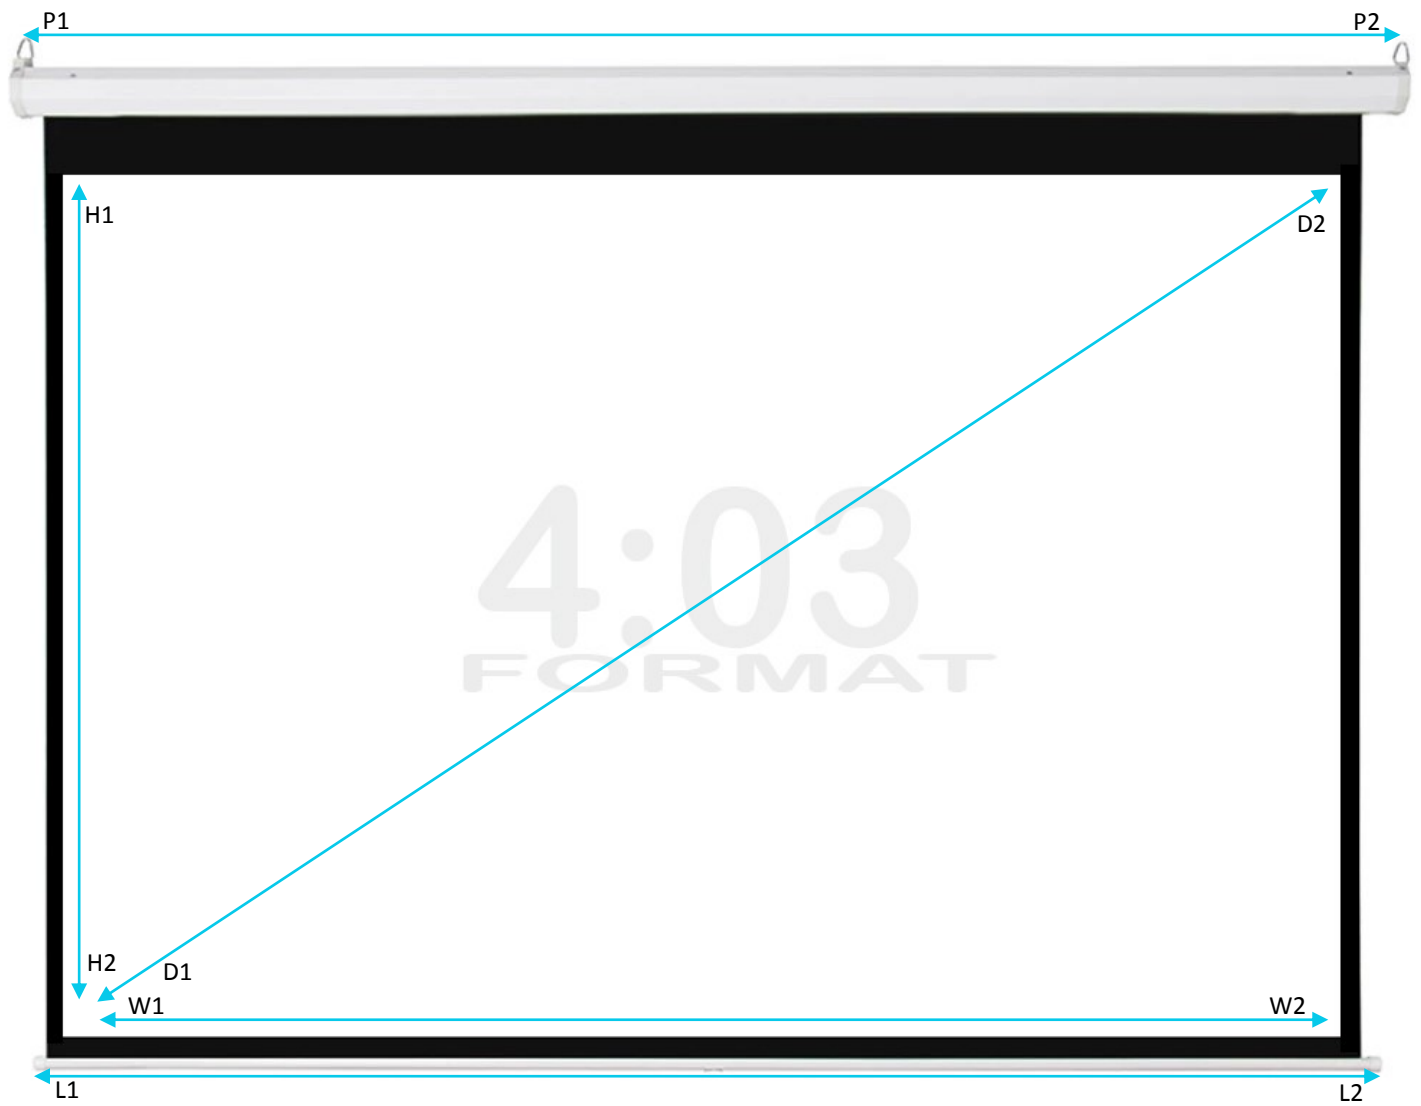

**lite** *Series* **Motorized Projection Screen** Product Broacher's PDF  
Model No. EL120INMTS

**Model No. EL120INMTS**

**Product Dimension sheet**

Model No.	Diagonal (D1—D2)	Top Casing (P1—P2)	Load Bar (L1— L2)	Viewing [L/R] (W1—W2)	Viewing [U/D] (H1—H2)	Top Black Border (Extra)	Other Side Black border (Extra)	Aspect Ratio
EL120INMTS	120"	107"	103"	96"	72"	2"	1.5"	4:03

## About Lite Series:

Our lite series Motorized Projection Screen comes In sync. Motor with life time Sound less Motor. In this screen we are giving to you 4 Inch extra Black border on top and other Three size 1.5" standard black masking border.